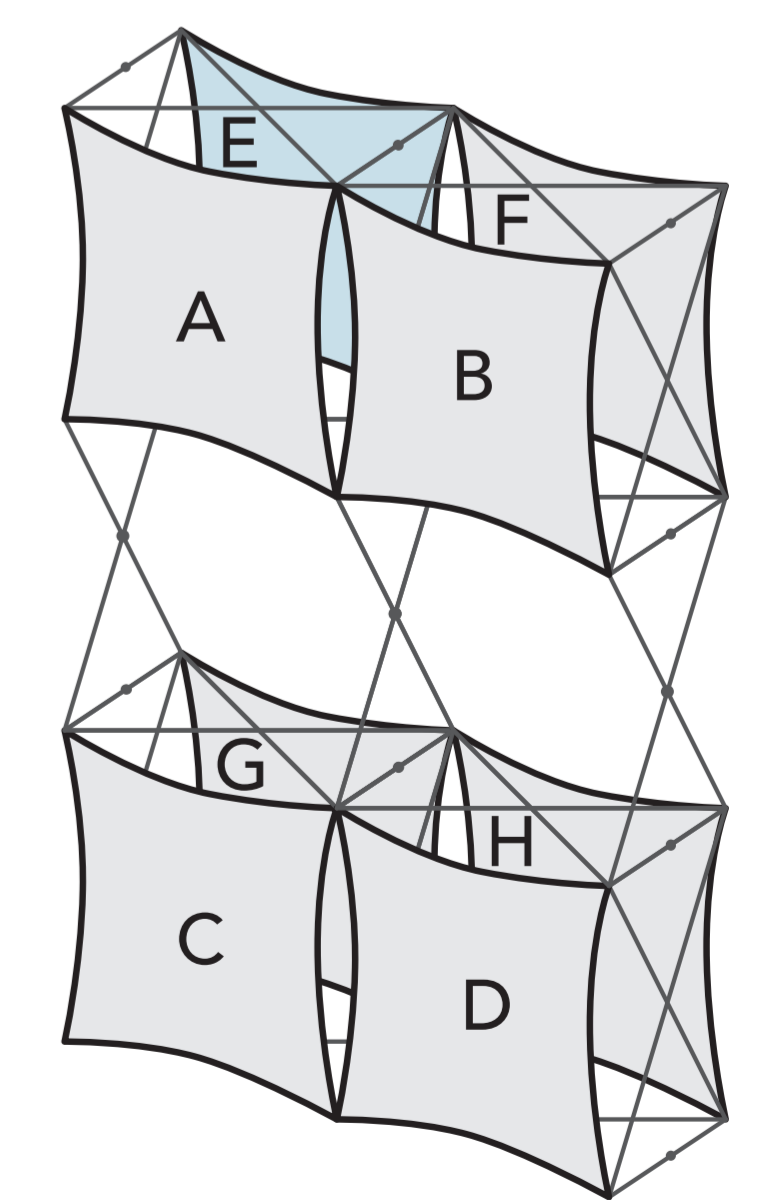

X-FACTOR: A term describing the result of tension at all corners and connection points of an Xpressions skin when placed on a frame. The artwork will be stretched with the least amount of distortion at the center of each quad, and the most distortion within the outer 3-5" of the skin. It is not a live area, as the image will be visible.

expressions X1 skin C

Print Size: 27.5"w × 27.5"h

Final Size: 26"w × 26"h

X-FACTOR shown: 3" in on all sides

2×3 KIT F

1×1 Flat Front

expressions X1 skin D

Print Size: 27.5"w × 27.5"h

Final Size: 26"w × 26"h

X-FACTOR shown: 3" in on all sides

2×3 KIT F

1×1 Flat Back

expressions X1 skin E

Print Size: 27.5"w × 27.5"h

Final Size: 26"w × 26"h

X-FACTOR shown: 3" in on all sides

2×3 KIT F

1×1 Flat Back

xpressions X1 skin F

Print Size: 27.5"w × 27.5"h

Final Size: 26"w × 26"h

X-FACTOR shown: 3" in on all sides

2×3 KIT F

1×1 Flat Back