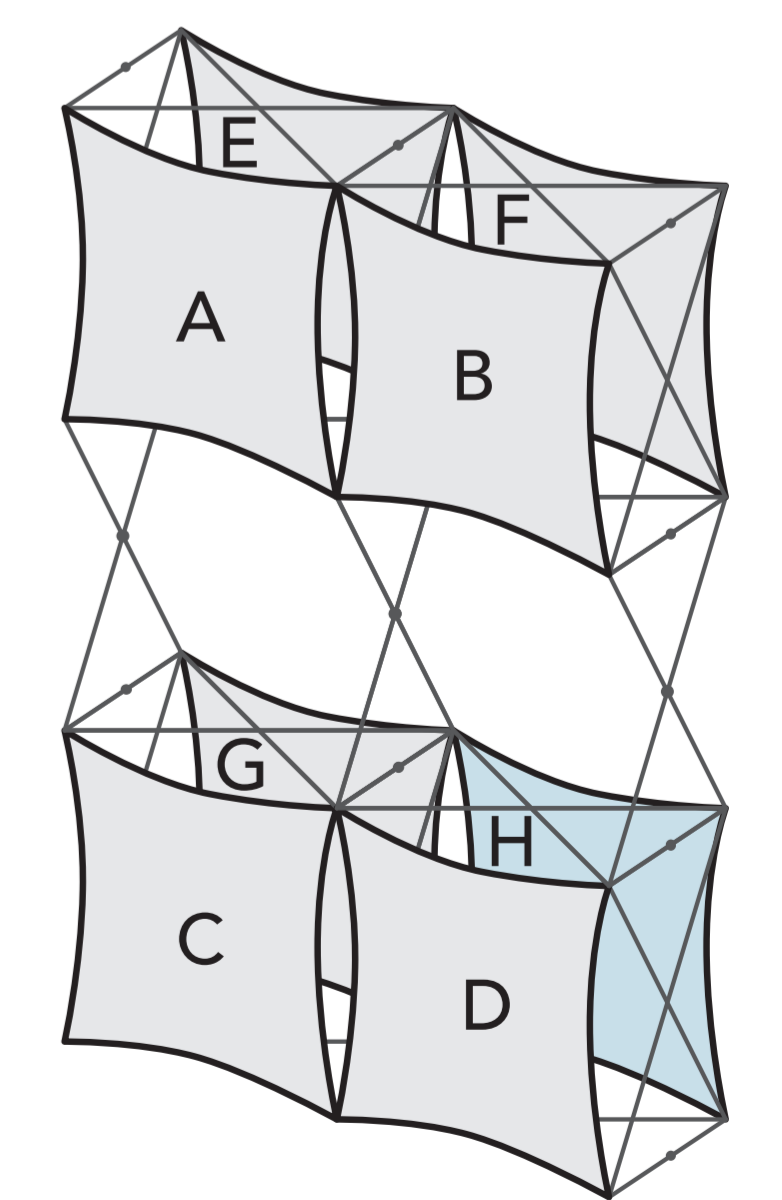

X-FACTOR: A term describing the result of tension at all corners and connection points of an Xpressions skin when placed on a frame. The artwork will be stretched with the least amount of distortion at the center of each quad, and the most distortion within the outer 3-5" of the skin. It is not a live area, as the image will be visible.

2×3 KIT F

1×1 Flat Back

xpressions X1 skin F

Print Size: 27.5"w × 27.5"h

Final Size: 26"w × 26"h

X-FACTOR shown: 3" in on all sides

2×3 KIT F

1×1 Flat Back

expressions X1 skin G

Print Size: 27.5"w × 27.5"h

Final Size: 26"w × 26"h

X-FACTOR shown: 3" in on all sides

2×3 KIT F

1×1 Flat Back

xpressions X1 skin H

Print Size: 27.5"w × 27.5"h

Final Size: 26"w × 26"h

X-FACTOR shown: 3" in on all sides

2×3 KIT F