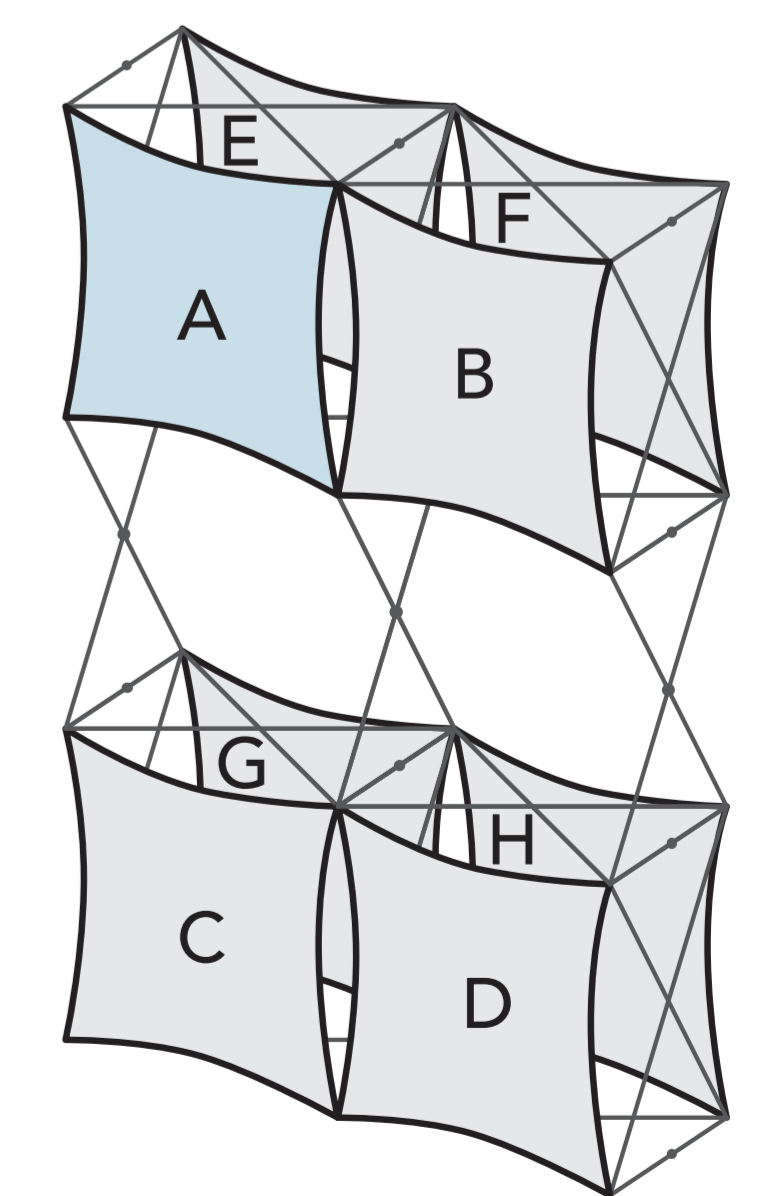

1×1 Flat Front

xpressions X1 skin A

Print Size: 27.5"w × 27.5"h

Final Size: 26"w × 26"h

X-FACTOR shown: 3" in on all sides

File Preparation Tips

- Design artwork to print size listed
- Submit layered files in their native program
(Photoshop, Illustrator and InDesign are compatible programs)
- Supply all image links to ensure quality
- Keep resolution of images at a minimum 100 ppi
(View document at print size to preview image quality)
- Include fonts for any live text OR convert text to outlines
- Maintain a consistent colorspace in artwork and links
- Keep Pantone colormatches indicated as spot colors

X-FACTOR: A term describing the result of tension at all corners and connection points of an Xpressions skin when placed on a frame. The artwork will be stretched with the least amount of distortion at the center of each quad, and the most distortion within the outer 3-5" of the skin. It is not a live area, as the image will be visible.

2×3 KIT F

1×1 Flat Front

xpressions X1 skin B

Print Size: 27.5"w × 27.5"h

Final Size: 26"w × 26"h

X-FACTOR shown: 3" in on all sides

2×3 KIT F

1×1 Flat Front

expressions X1 skin C

Print Size: 27.5"w × 27.5"h

Final Size: 26"w × 26"h

X-FACTOR shown: 3" in on all sides

2×3 KIT F

1×1 Flat Front

expressions X1 skin D

Print Size: 27.5"w × 27.5"h