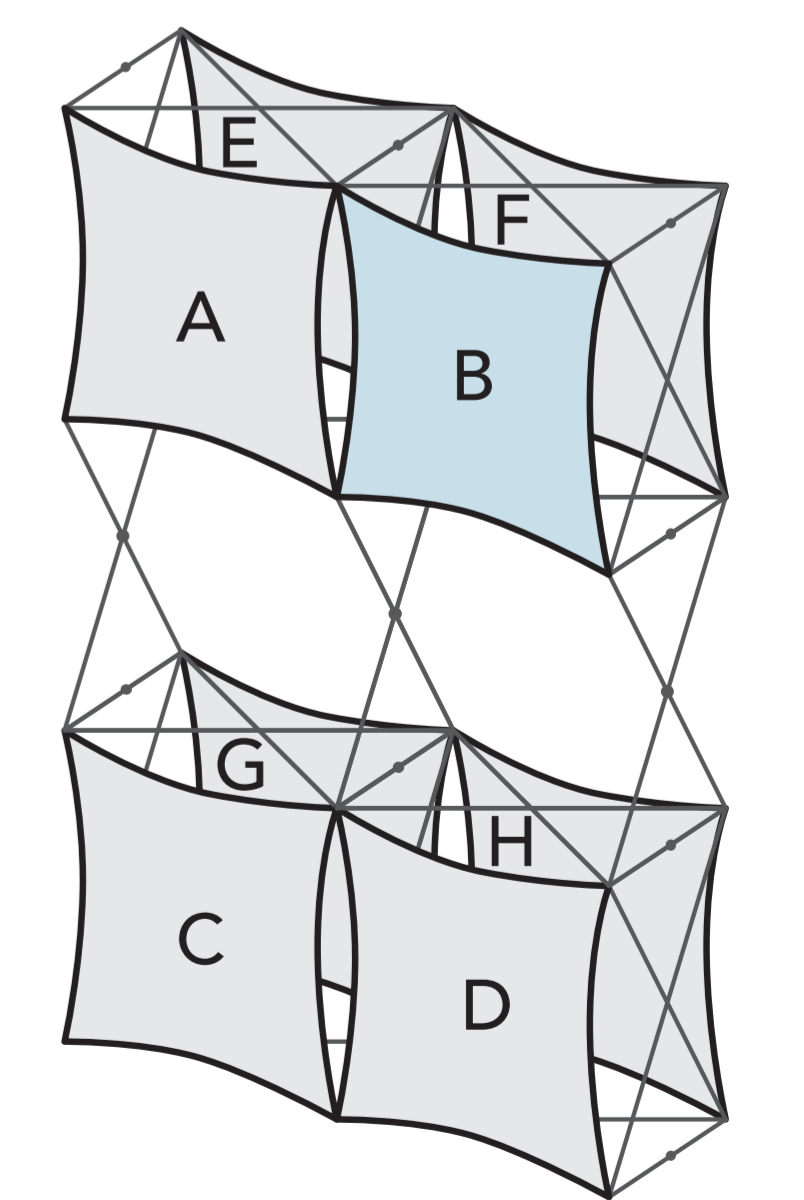

X-FACTOR: A term describing the result of tension at all corners and connection points of an Xpressions skin when placed on a frame. The artwork will be stretched with the least amount of distortion at the center of each quad, and the most distortion within the outer 3-5" of the skin. It is not a live area, as the image will be visible.

2×3 KIT F

1×1 Flat Front

xpressions X1 skin B

Print Size: 27.5"w × 27.5"h

Final Size: 26"w × 26"h

X-FACTOR shown: 3" in on all sides

2×3 KIT F

1×1 Flat Front

expressions X1 skin C

Print Size: 27.5"w × 27.5"h

Final Size: 26"w × 26"h

X-FACTOR shown: 3" in on all sides

2×3 KIT F

1×1 Flat Front

expressions X1 skin D

Print Size: 27.5"w × 27.5"h

Final Size: 26"w × 26"h

X-FACTOR shown: 3" in on all sides

2×3 KIT F

1×1 Flat Back

expressions X1 skin E

Print Size: 27.5"w × 27.5"h

Final Size: 26"w × 26"h

X-FACTOR shown: 3" in on all sides