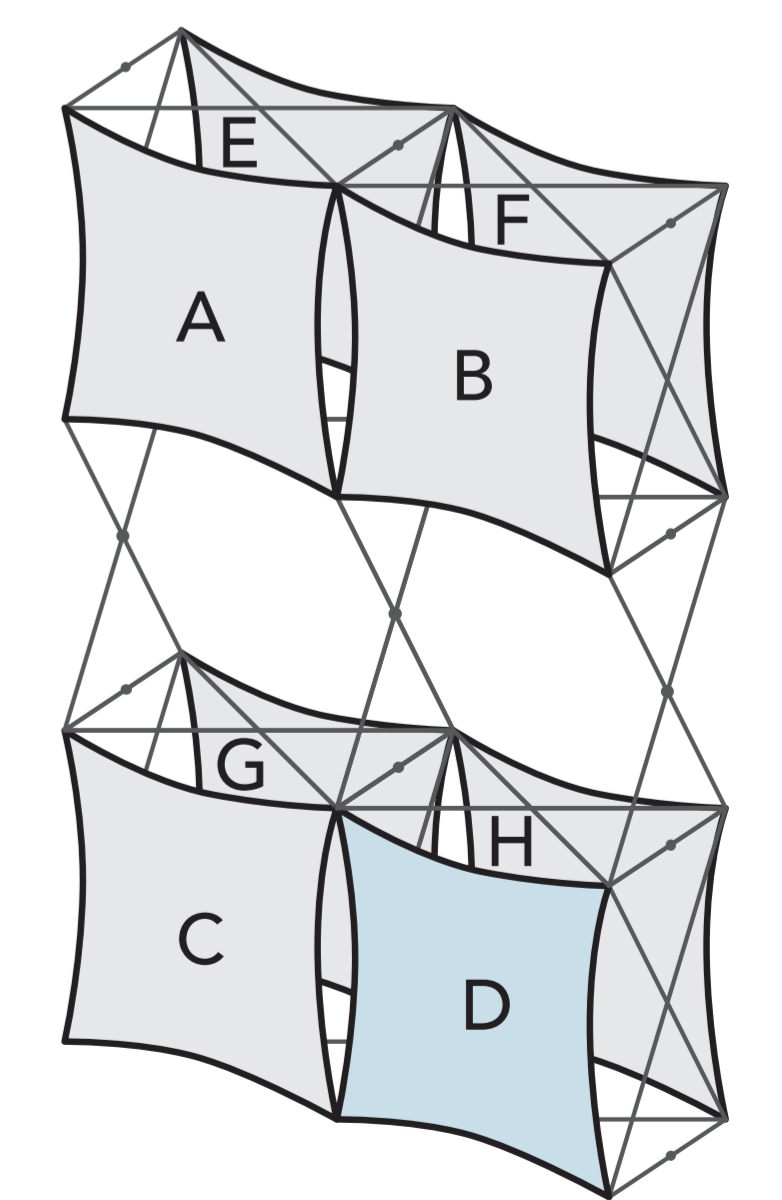

X-FACTOR: A term describing the result of tension at all corners and connection points of an Xpressions skin when placed on a frame. The artwork will be stretched with the least amount of distortion at the center of each quad, and the most distortion within the outer 3-5" of the skin. It is not a live area, as the image will be visible.

2×3 KIT F

1×1 Flat Front

xpressions X1 skin B

Print Size: 27.5"w × 27.5"h

Final Size: 26"w × 26"h

X-FACTOR shown: 3" in on all sides

2×3 KIT F

1×1 Flat Front

expressions X1 skin C

Print Size: 27.5"w × 27.5"h

Final Size: 26"w × 26"h

X-FACTOR shown: 3" in on all sides

2×3 KIT F

1×1 Flat Front

expressions X1 skin D

Print Size: 27.5"w × 27.5"h

Final Size: 26"w × 26"h

X-FACTOR shown: 3" in on all sides

2×3 KIT F

1×1 Flat Back

expressions X1 skin E

Print Size: 27.5"w × 27.5"h

Final Size: 26"w × 26"h

X-FACTOR shown: 3" in on all sides