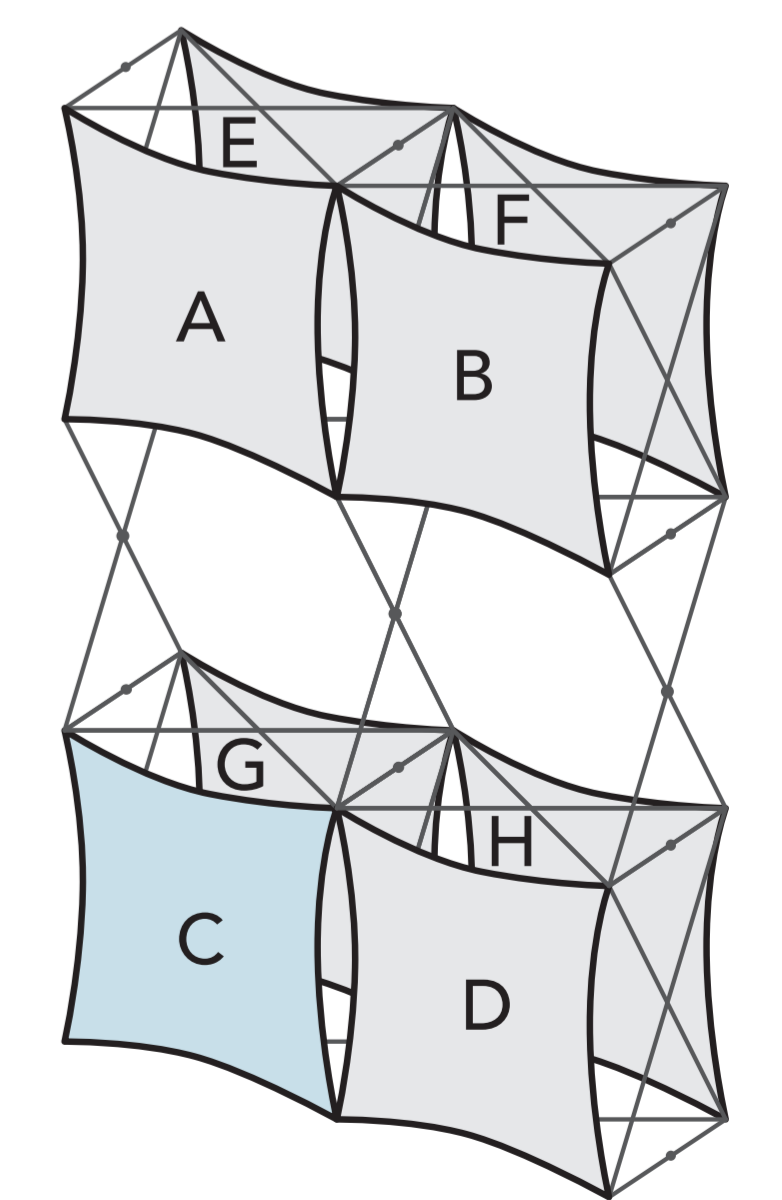

X-FACTOR: A term describing the result of tension at all corners and connection points of an Xpressions skin when placed on a frame. The artwork will be stretched with the least amount of distortion at the center of each quad, and the most distortion within the outer 3-5" of the skin. It is not a live area, as the image will be visible.

2×3 KIT F

1×1 Flat Front

xpressions X1 skin B

Print Size: 27.5"w × 27.5"h

Final Size: 26"w × 26"h

X-FACTOR shown: 3" in on all sides

2×3 KIT F

1×1 Flat Front

expressions X1 skin C

Print Size: 27.5"w × 27.5"h

Final Size: 26"w × 26"h

X-FACTOR shown: 3" in on all sides

2×3 KIT F

1×1 Flat Front

expressions X1 skin D

Print Size: 27.5"w × 27.5"h

Final Size: 26"w × 26"h

X-FACTOR shown: 3" in on all sides

2×3 KIT F

1×1 Flat Back

expressions X1 skin E

Print Size: 27.5"w × 27.5"h

Final Size: 26"w × 26"h

X-FACTOR shown: 3" in on all sides