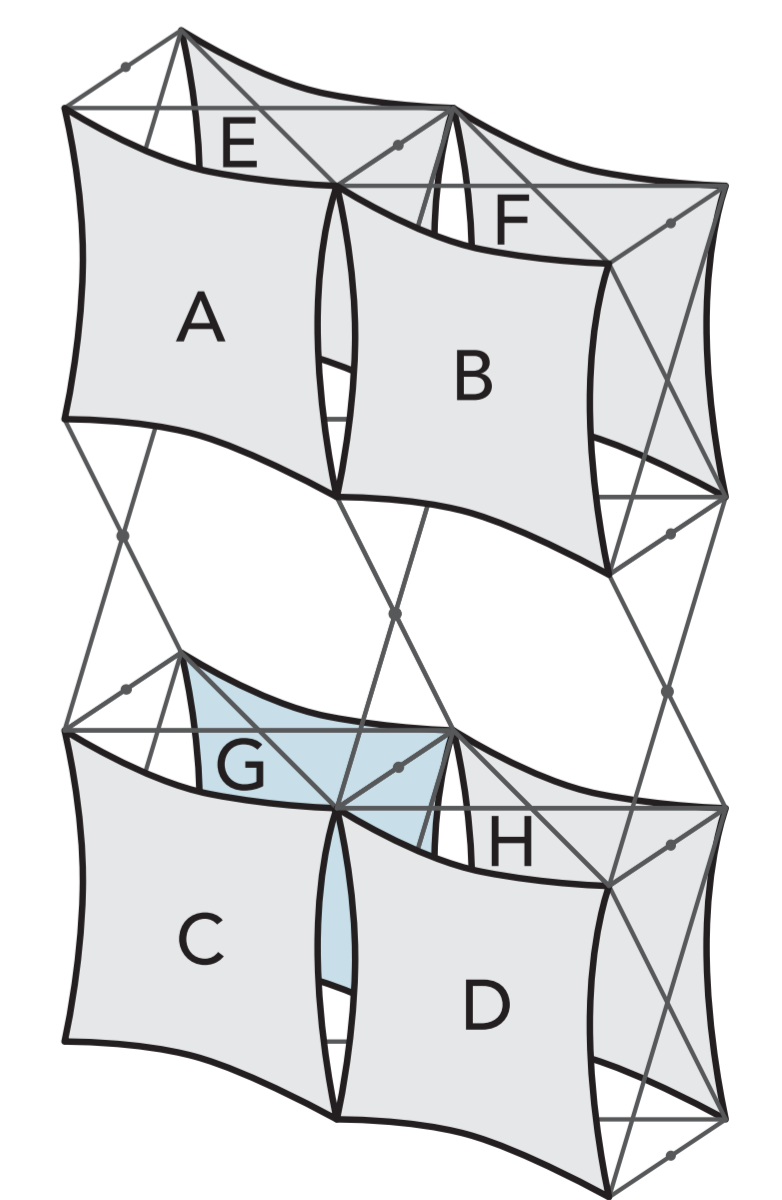

X-FACTOR: A term describing the result of tension at all corners and connection points of an Xpressions skin when placed on a frame. The artwork will be stretched with the least amount of distortion at the center of each quad, and the most distortion within the outer 3-5" of the skin. It is not a live area, as the image will be visible.

Final Size: 26"w × 26"h

X-FACTOR shown: 3" in on all sides

2×3 KIT F

1×1 Flat Back

expressions X1 skin E

Print Size: 27.5"w × 27.5"h

Final Size: 26"w × 26"h

X-FACTOR shown: 3" in on all sides

2×3 KIT F

1×1 Flat Back

xpressions X1 skin F

Print Size: 27.5"w × 27.5"h

Final Size: 26"w × 26"h

X-FACTOR shown: 3" in on all sides

2×3 KIT F

1×1 Flat Back

expressions X1 skin G

Print Size: 27.5"w × 27.5"h

Final Size: 26"w × 26"h

X-FACTOR shown: 3" in on all sides

2×3 KIT F

1×1 Flat Back

xpressions X1 skin H

Print Size: 27.5"w × 27.5"h