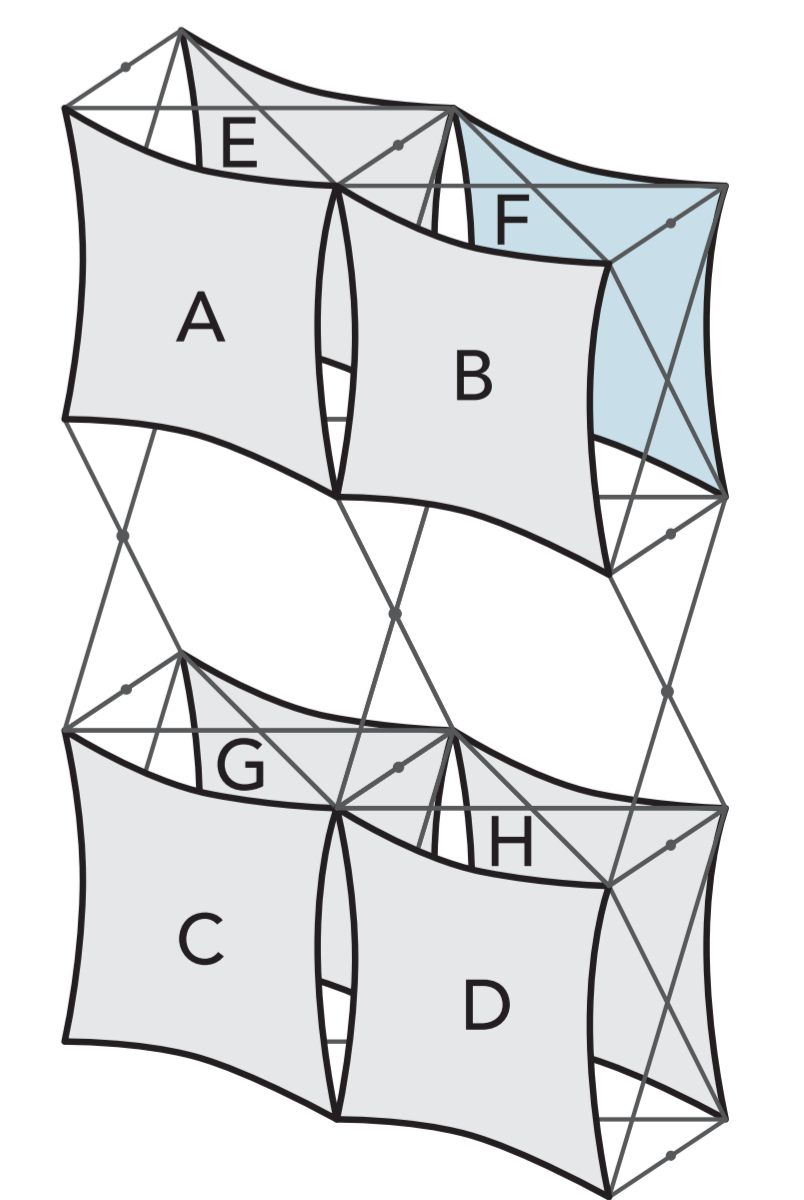

X-FACTOR: A term describing the result of tension at all corners and connection points of an Xpressions skin when placed on a frame. The artwork will be stretched with the least amount of distortion at the center of each quad, and the most distortion within the outer 3-5" of the skin. It is not a live area, as the image will be visible.

Final Size: 26"w × 26"h

X-FACTOR shown: 3" in on all sides

2×3 KIT F

1×1 Flat Back

expressions X1 skin E

Print Size: 27.5"w × 27.5"h

Final Size: 26"w × 26"h

X-FACTOR shown: 3" in on all sides

2×3 KIT F

1×1 Flat Back

xpressions X1 skin F

Print Size: 27.5"w × 27.5"h

Final Size: 26"w × 26"h

X-FACTOR shown: 3" in on all sides

2×3 KIT F

1×1 Flat Back

expressions X1 skin G

Print Size: 27.5"w × 27.5"h

Final Size: 26"w × 26"h

X-FACTOR shown: 3" in on all sides

2×3 KIT F

1×1 Flat Back

xpressions X1 skin H

Print Size: 27.5"w × 27.5"h